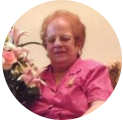

June 14 at 4:05 AM

Media

GEORGINA A FERNANDEZ

AUG 5, 1928 - JUN 12, 2017

Van Orsdel Funeral & Cremation Services shared a **Tribute Video**.

June 15 at 10:35 AM

TRIBUTE VIDEO

SCAN TO WATCH