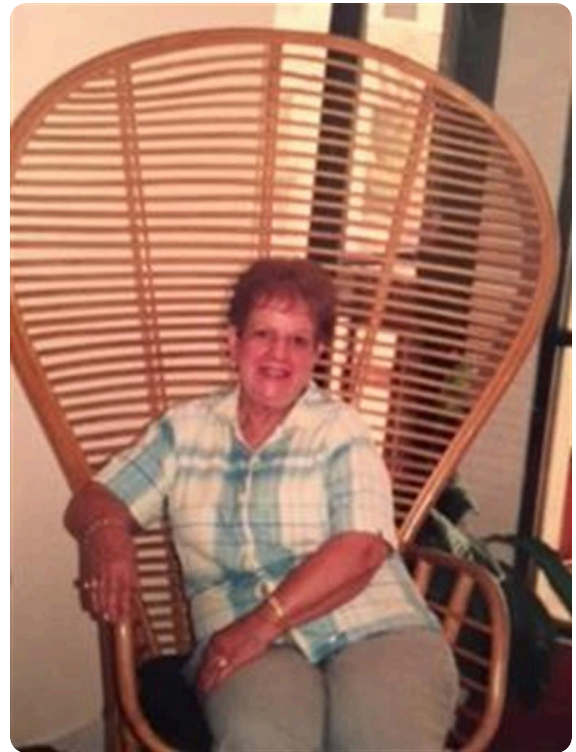

Media

GEORGINA A FERNANDEZ

AUG 5, 1928 - JUN 12, 2017