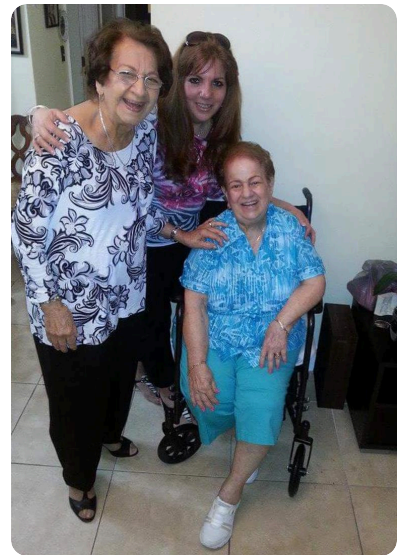

Media

GEORGINA A FERNANDEZ

AUG 5, 1928 - JUN 12, 2017

Van Orsdel Funeral & Cremation Services shared 20 photos to the LifeTributes album.

June 15 at 10:33 AM

Media

GEORGINA A FERNANDEZ

AUG 5, 1928 - JUN 12, 2017