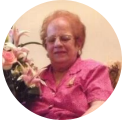

Media

GEORGINA A FERNANDEZ

AUG 5, 1928 - JUN 12, 2017